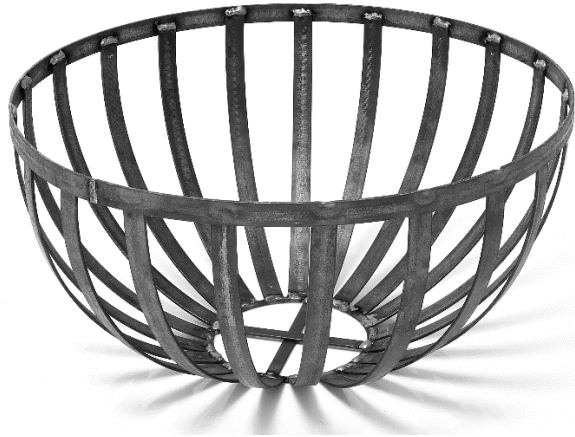

## REGIS HANGING BASKETS

The Regis hanging basket has a 'wrought iron' style look, manufactured using flat bar rather than wire, first hand formed to shape and then fully welded.

These baskets look very imposing, are very robust and give many years of service.

The basket is zinc plated and then black powder coated to give a durable and long-lasting finish.

The basket is supplied complete with heavy duty chain and shackles for hanging.

18103          400mm Regis basket

18101          500mm Regis basket

All sizes are nominal

L A Irwin Limited reserves the right to alter any specifications

Issued: October 18