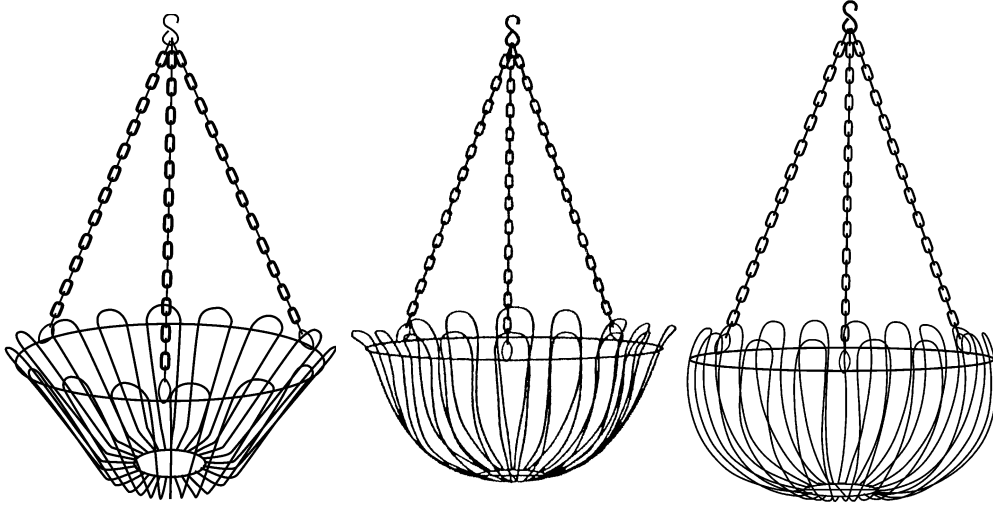

ROSETTE HANGING BASKETS

Fiesta basket

Fleur basket

Tulip basket

The Fiesta, Fleur and Tulip style hanging baskets adopt a flat bottom design feature, manufactured in galvanised wire and are supplied complete with chain attached and hanging hook.

All of these hanging basket designs can be finished in black powder coat if desired.

A variety of standard sizes are available in each design.

Please contact us for our catalogue or to discuss the options that we have available.