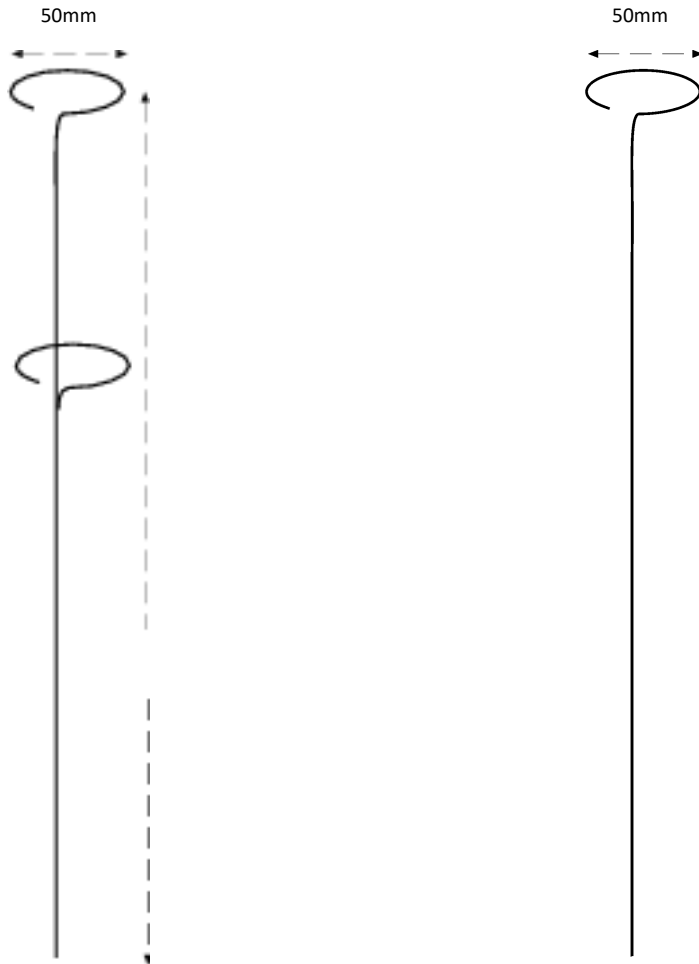

FLOWER STEM STAKE

Double stem stake

Single stem stake

Available in a range of lengths these simple yet effective wire stakes provide excellent flower stem support while maintaining a degree of natural stem movement.

Manufactured from heavy gauge galvanised wire for durability the stakes feature a 50mm open loop formed at one end. If preferred the stakes can be powder coated black.

Please contact us for our catalogue or to discuss the options we have available.