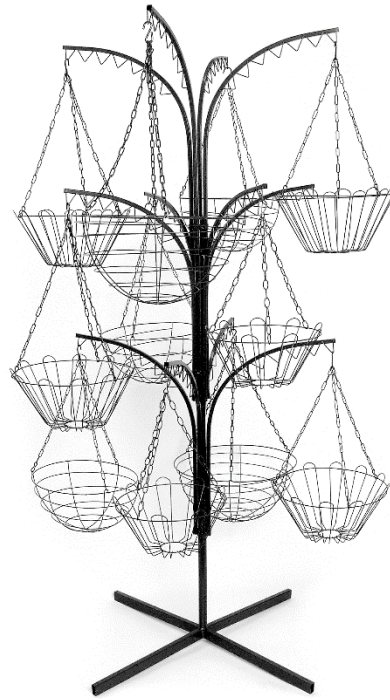

12 ARM BASKET DISPLAY STAND

A simple yet impressive way to display hanging baskets.

The stand is easy to assemble, which once assembled provides a robust display which is well proven in the garden centre environment.

The height of the unit is approximately 2000mm with all arms in easy reach. Each arm will easily support a fully planted basket up to 400mm in size.

All components of the stand are zinc plated to maximise durability & corrosion protection. An additional Black powder coat finish applied over the zinc coating is available as an option.

Each stand is fitted with high quality castors allowing easy manoeuvrability.

69065 Zinc plate finish

69060 Powder coat finish

All sizes are nominal

L A Irwin Limited reserves the right to alter any specifications